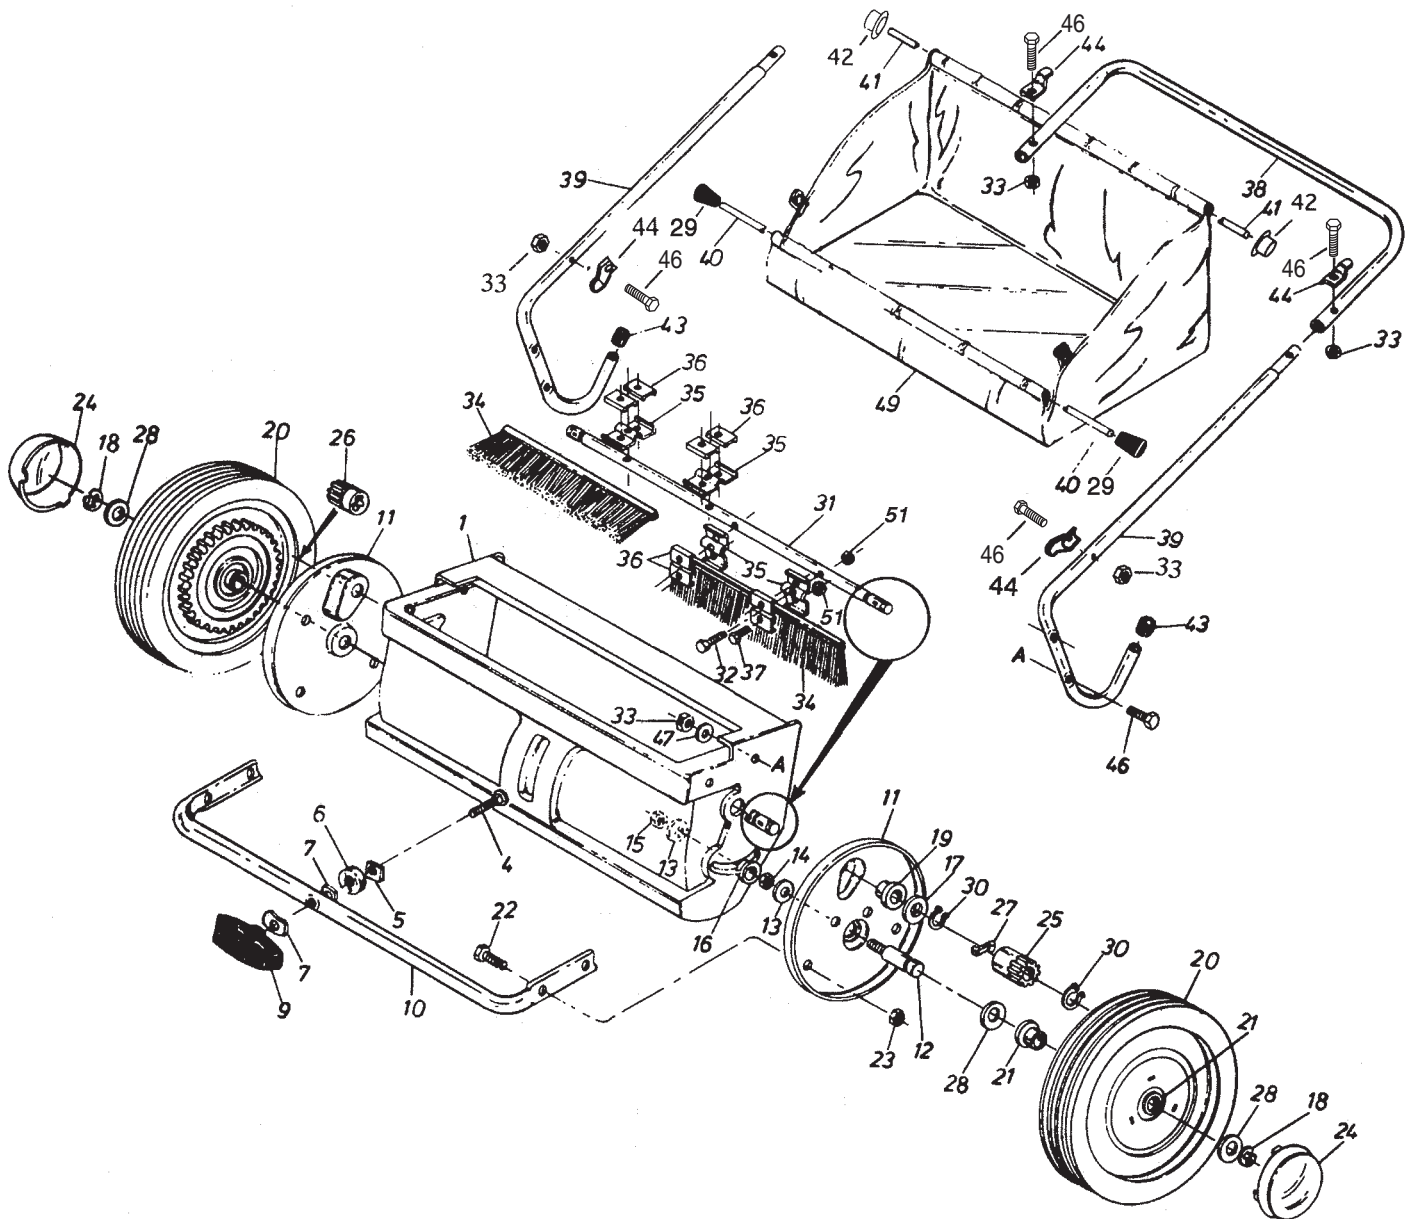

REPAIR PARTS FOR 45-02182 26" LEAF/LAWNSWEEPER

REPAIR PARTS FOR 45-02182 26" LEAF/LAWNSWEEPER

REF. NO.	PART NO.	QTY.	DESCRIPTION	REF. NO.	PART NO.	QTY.	DESCRIPTION
1	44600	1	Housing	28	44125	4	Flat Washer, .62 x 1"
4	43681	1	Bolt, Carriage 5/16-18 x 1-1/2"	29	44687	2	Plastic Cap, .207
5	44680	1	Washer, Square Nylon	30	1650-21	4	Retaining Ring, .594
6	1543-69	1	Washer, Nylon 21/64	31	23782	1	Brush Shaft
7	44695	2	Washer, Bowed	32	43661	4	Bolt, Hex 1/4-20 x 1"
9	43720	1	Knob, 5/16"	33	47189	8	Nylock Nut, 1/4-20
10	44946	1	Height Adjustment Tube	34	44681	4	Brush, 13-1/4"
11	23866	2	Dust Cover	35	23580	4	Brush Retainer, Double Bracket
12	44598	2	Axle	36	23581	8	Brush Retainer, Single Clip
13	43070	4	Washer, 3/8"	37	43012	8	Bolt, Hex 1/4" x 3/4"
14	44684	2	Jam Nut, 3/8-24	38	44603	1	Upper Handle Tube
15	1038	2	Nylock Jam Nut, 3/8-24	39	44595	2	Handle Leg Tube
16	44685	2	Shoulder Spacer	40	44683	1	Bag Rod, 1/4" x 25-1/2"
17	40007	2	Washer, .596 x 1.125 x .025	41	44682	1	Bag Rod, 1/4" x 28-1/2"
18	716-0106	2	"E" Ring, 5/8"	42	726-0106	2	Palnut, 1/4"
19	44679	2	Flange Bearing, .59	43	44688	2	Plastic Cap, 3/4"
20	49946	2	Wheel Assembly	44	44696	4	Bag, Rod Clip
21	741-0249	4	Flange Bearing, .63	46	1509-90	8	Bolt, Hex 1/4-20 x 1-1/4"
22	43182	4	Bolt, Hex 5/16-18 x 3/4"	47	43088	4	Washer, 1/4"
23	47810	4	Nylock Nut, 5/16-18	49	44845	1	Hopper Bag
24	2674-32	2	Black Hub Cap	51	47189	12	Nylock Nut, 1/4-20
25	48651	1	Pinion, L.H.		40231	1	Owner's Manual
26	48652	1	Pinion, R.H.				
27	47046	2	Pin, Drive				